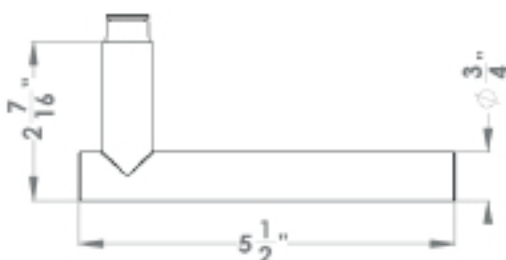

specification details

lever