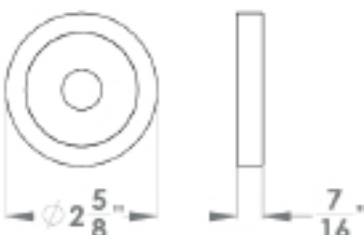

Manhattan

Finish: satin stainless steel (71)

To suit standard 2 1/8" door prep

product code

square

UER21Q PAS60 71	passage 2 3/8" backset
UER21Q PAS70 71	passage 2 3/4" backset
UER21Q PRI60 71	privacy 2 3/8" backset
UER21Q PRI70 71	privacy 2 3/4" backset
UER21Q DUM 71	full dummy
UER21Q DUML 71	half dummy left
UER21Q DUMR 71	half dummy right
UEDBQ 71	deadbolt to add to passage
UEDBQ A 71	deadbolt keyed alike

round

UER21 PAS60 71	passage 2 3/8" backset
UER21 PAS70 71	passage 2 3/4" backset
UER21 PRI60 71	privacy 2 3/8" backset
UER21 PRI70 71	privacy 2 3/4" backset
UER21 DUM 71	full dummy
UER21 DUML 71	half dummy left
UER21 DUMR 71	half dummy right
UEDB 71	deadbolt to add to passage
UEDB A 71	deadbolt keyed alike

Features UER21Q and UER21

- 3 piece rose
- concealed bolt-through fixing
- sprung
- door range 1 1/4" (31 mm) - 2" (50 mm) standard
- T- and Lip-Strike with dust box
- stainless steel faceplate
- backsets: 2 3/8" (60 mm) or 2 3/4" (70 mm)
- functions: Passage (PAS), Privacy (PRI), full dummy (DUM), dummy left (DUML), dummy right (DUMR)
- available with UL-Latch
- 28° latch with attached face plate
- rate of satin stainless steel 304
- hub 5/16" (8 mm)
- door prep 2 1/8"
- available finishes: satin stainless steel, cosmos black

specification details

lever

round rose

square rose